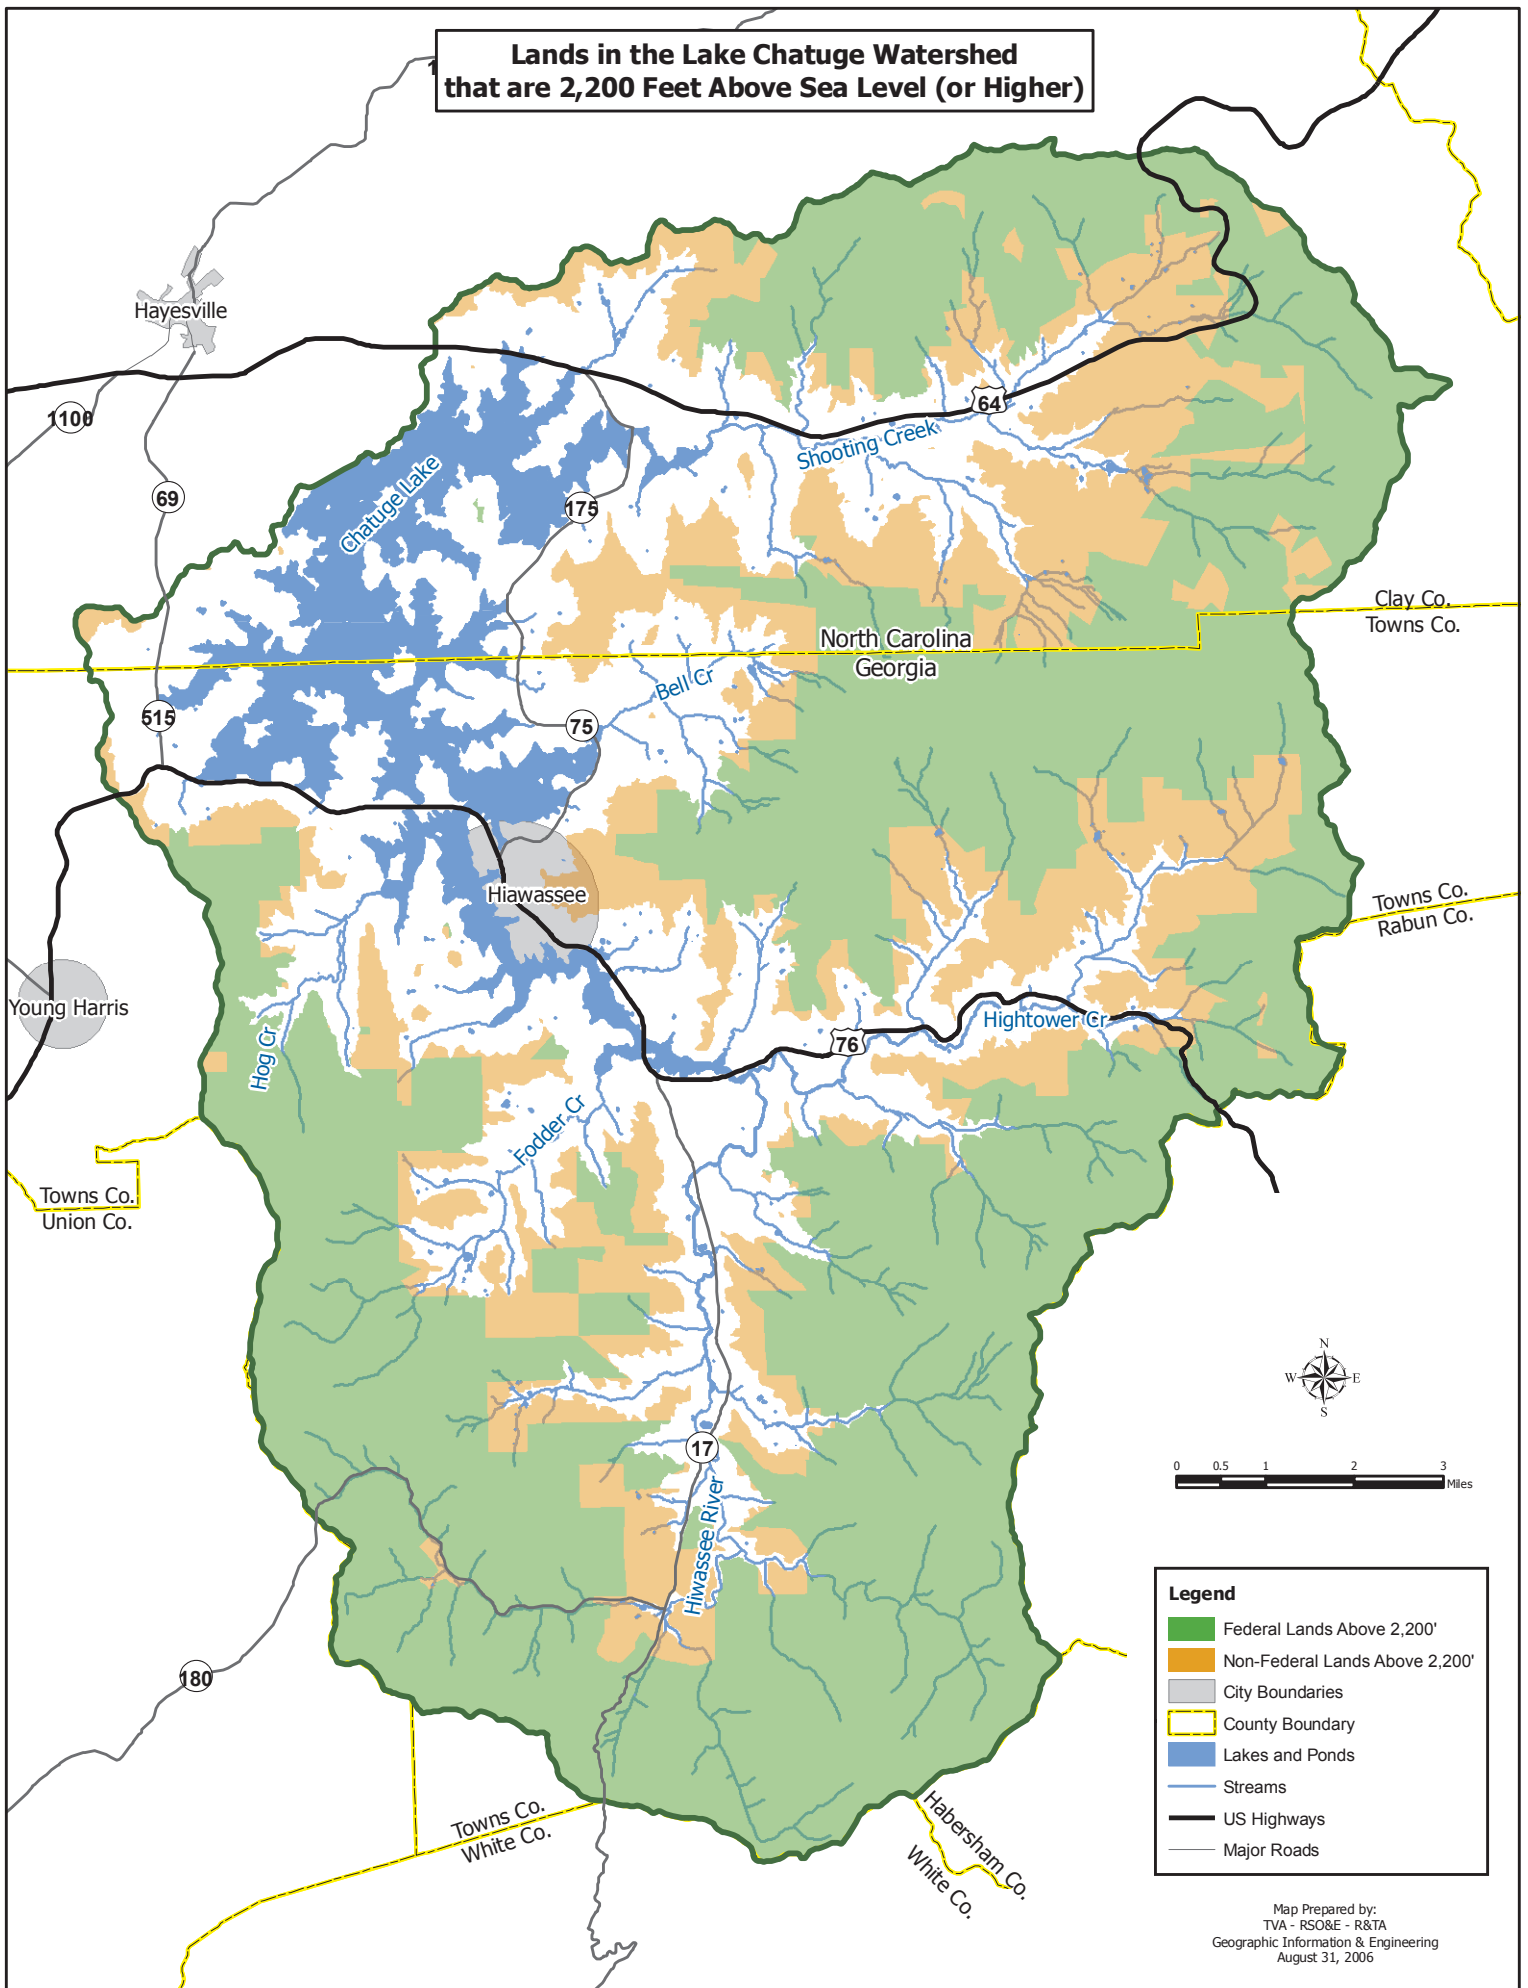

**Lands in the Lake Chatuge Watershed
that are 2,200 Feet Above Sea Level (or Higher)**

Legend

- Federal Lands Above 2,200'
- Non-Federal Lands Above 2,200'
- City Boundaries
- County Boundary
- Lakes and Ponds
- Streams
- US Highways
- Major Roads

Map Prepared by:
TVA - RSO&E - R&TA
Geographic Information & Engineering
August 31, 2006